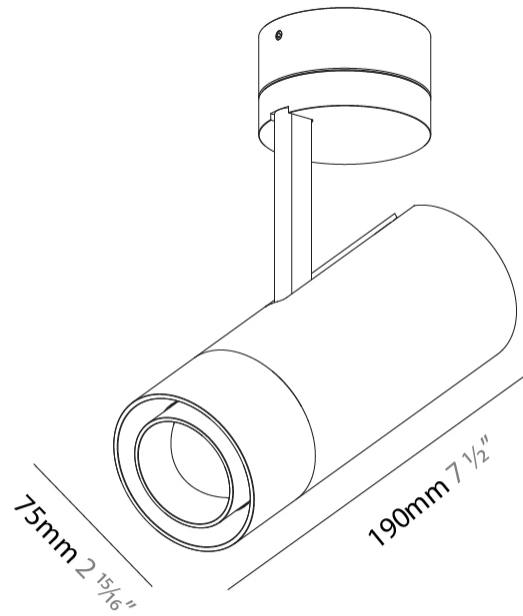

GENERAL

Series: Imagine
 Subseries: Imagine Flex
 Brand: Prolicht
 Division: Architectural
 Mounting Type: Surface
 Mounting Location: Ceiling
 Subcategory: Spots

PHYSICAL

Shape: Cylinder
 Diameter (mm): 75
 Diameter (in): 2 ¹⁵/₁₆
 Height (mm): 190
 Height (in): 7 ¹/₂
 Max. Overall Height (mm): 235
 Max. Overall Height (in): 9 ¹/₄
 Light Distribution: Adjustable / Direct
 Weight (kg): 0.919
 Weight (lbs): 2.02
 Fixture Finish: SSR / BKV / CWI / CRY / HAB / UFT / ITA / RUA / FTG / MYG / LOD / PUS / FRO / FUP / KIA / POP / BLS / SPG / MEY / GOH / GUM / CHC / COM / ABZ / JAG / OBR / MOS / ROR
 Fixture Material: Aluminum Die Cast

OPTICAL

Reflector°: 14° to 48°
 Adjustability: Rotational 350°; Tilt 90°

RATINGS AND CERTIFICATIONS

Certified By: Certified for North American Standards
 IP rating: IP20

A3D105-

PROJECT

TYPE

SPECIFIER

GENERAL

Series: Imagine
Subseries: Imagine 75
Brand: Prolicht
Division: Architectural
Mounting Type: Surface
Mounting Location: Ceiling
Subcategory: Spots

PHYSICAL

Shape: Cylinder
Diameter (mm): 75
Diameter (in): 2 ¹⁵ / ₁₆
Height (mm): 190
Height (in): 7 ¹ / ₂
Max. Overall Height (mm): 235
Max. Overall Height (in): 9 ³ / ₄
Light Distribution: Adjustable / Direct
Weight (kg): 0.919
Weight (lbs): 2.02
Fixture Finish: SSR / BKV / CWI / CRY / HAB / UFT / ITA / RUA / FTG / MYG / LOD / PUS / FRO / FUP / KIA / POP / BLS / SPG / MEY / GOH / GUM / CHC / COM / ABZ / JAG / OBR / MOS / ROR
Fixture Material: Aluminum Die Cast